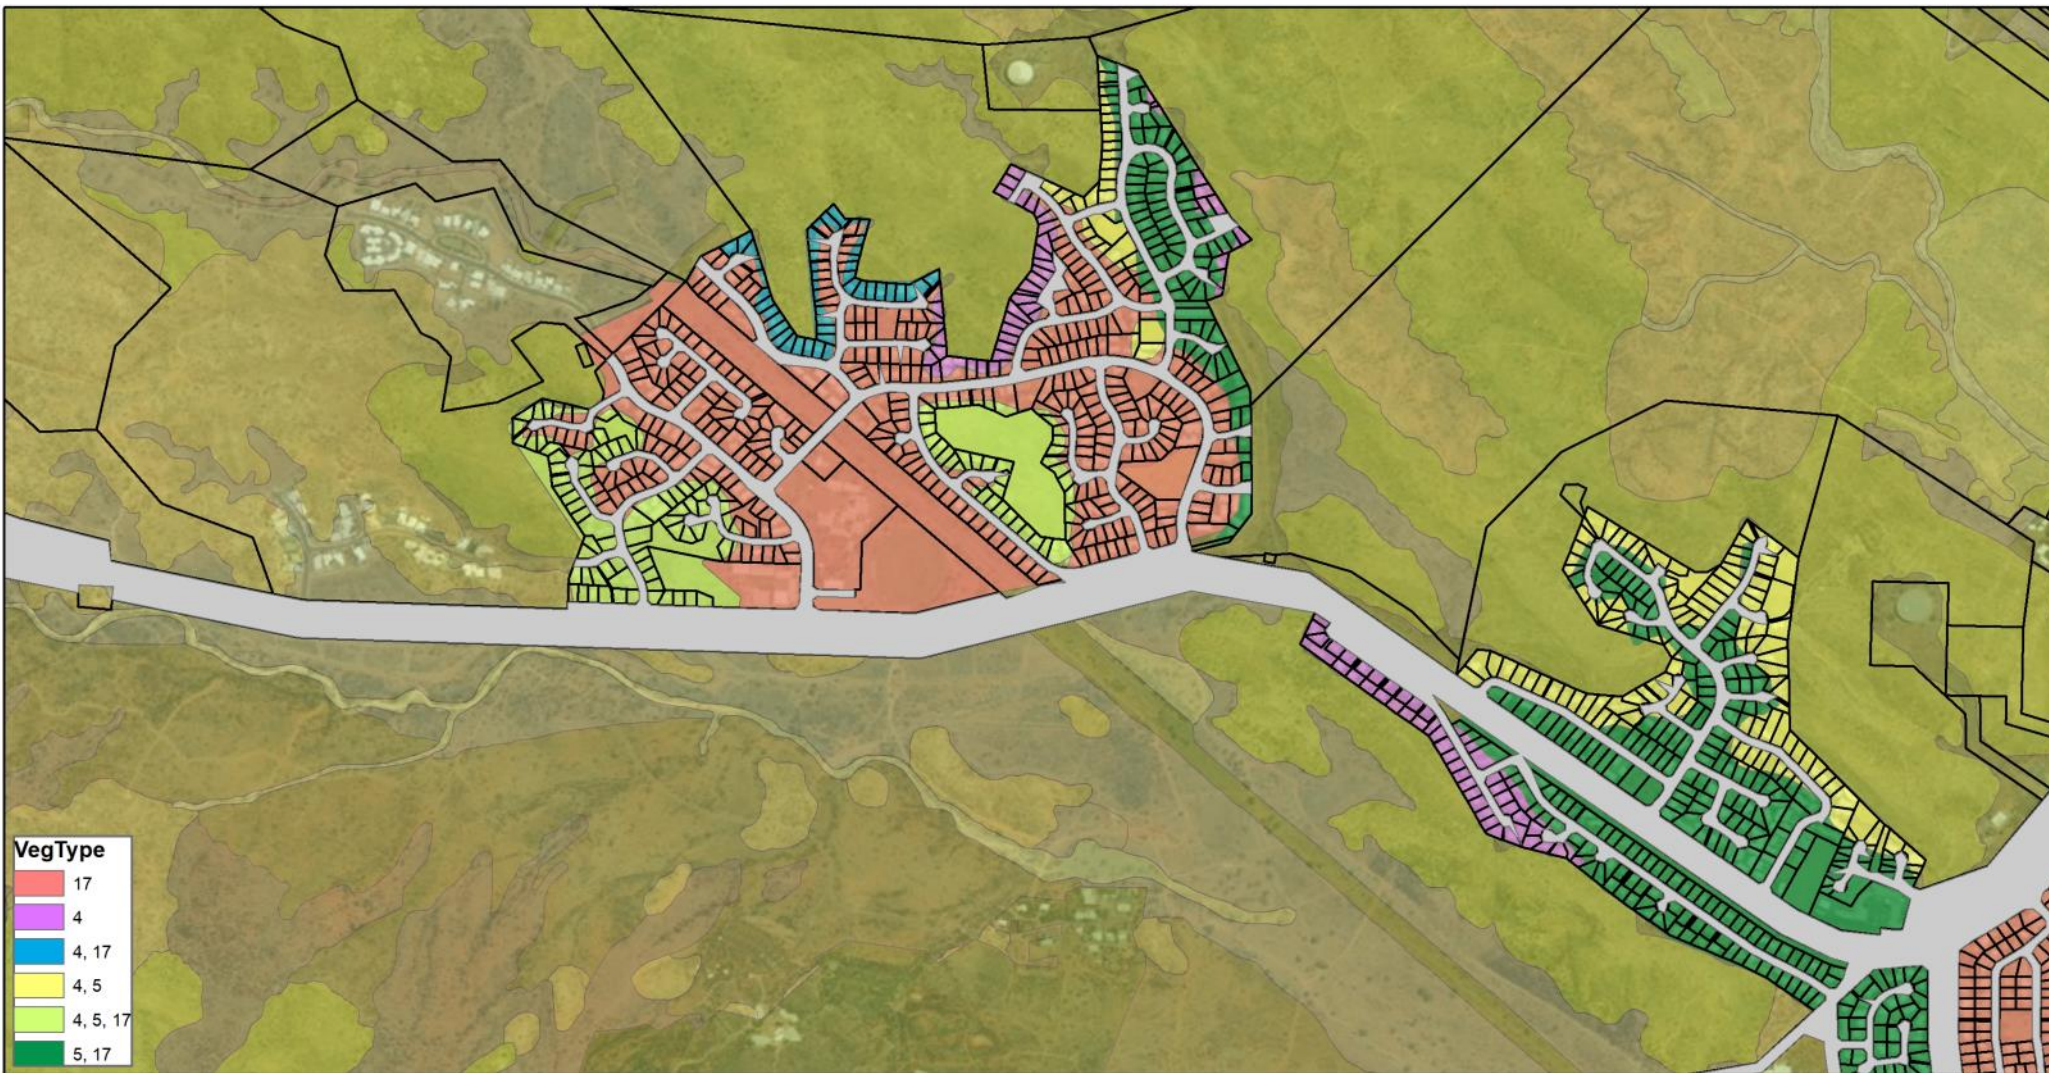

# Larapinta ~ Araluen

© Copyright Low Ecological Services P/L. 2016.

## DATA SOURCE:

Background: Geo Data Topo 1:250,000

Projection: Universal Transverse Mercator (UTM)

Map Grid of Australia (MGA), Zone 53

Horizontal Datum: Geodetic Datum of Australia (GDA94)

For further information, please contact:  
Land for Wildlife & Garden for Wildlife  
Hosted by Low Ecological Services P/L  
Phone (08) 89555 222  
Email <LFW@lowecol.com.au>  
Web <wildlife.lowecol.com.au>