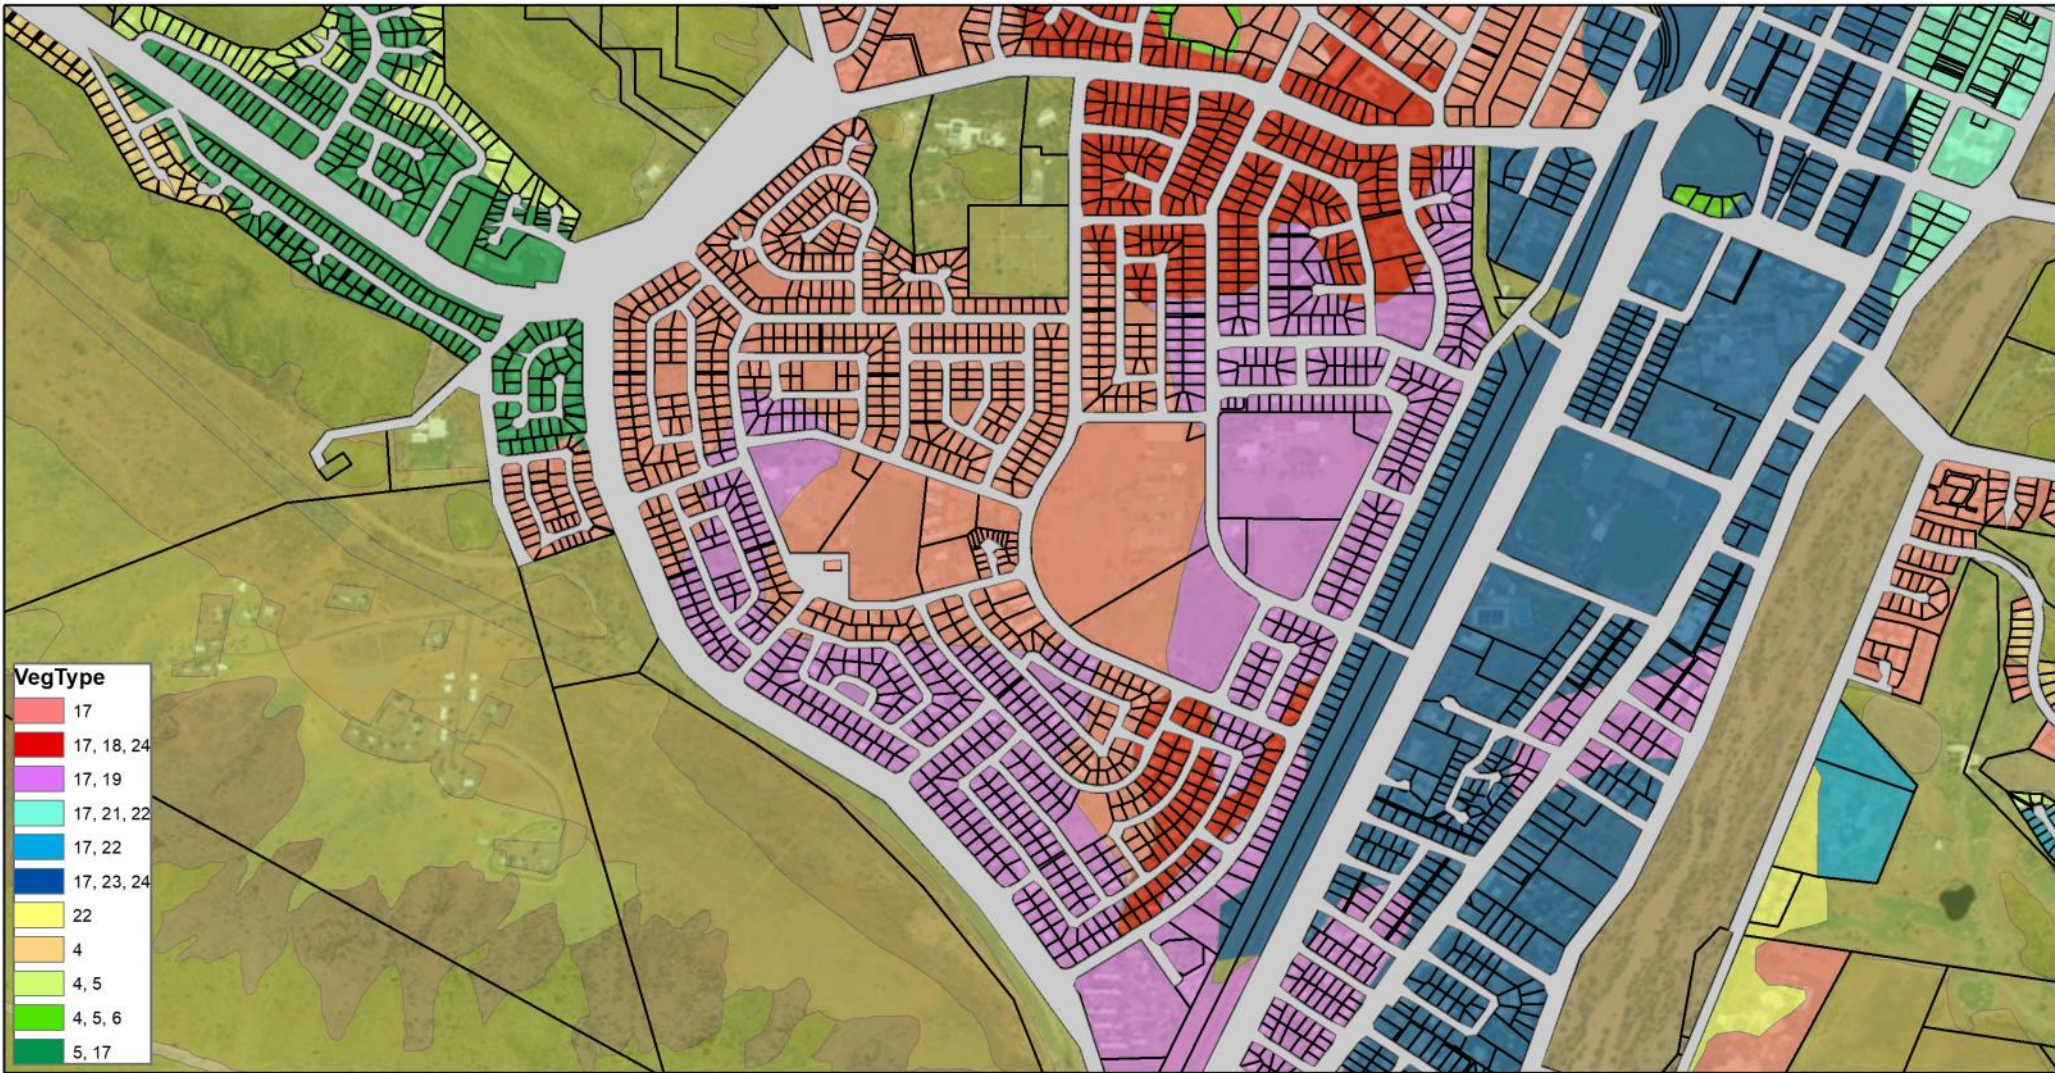

Gillen

© Copyright Low Ecological Services P/L. 2016.

DATA SOURCE:

Background: Geo Data Topo 1:250,000

Projection: Universal Transverse Mercator (UTM)

Map Grid of Australia (MGA), Zone 53

Horizontal Datum: Geodetic Datum of Australia (GDA94)