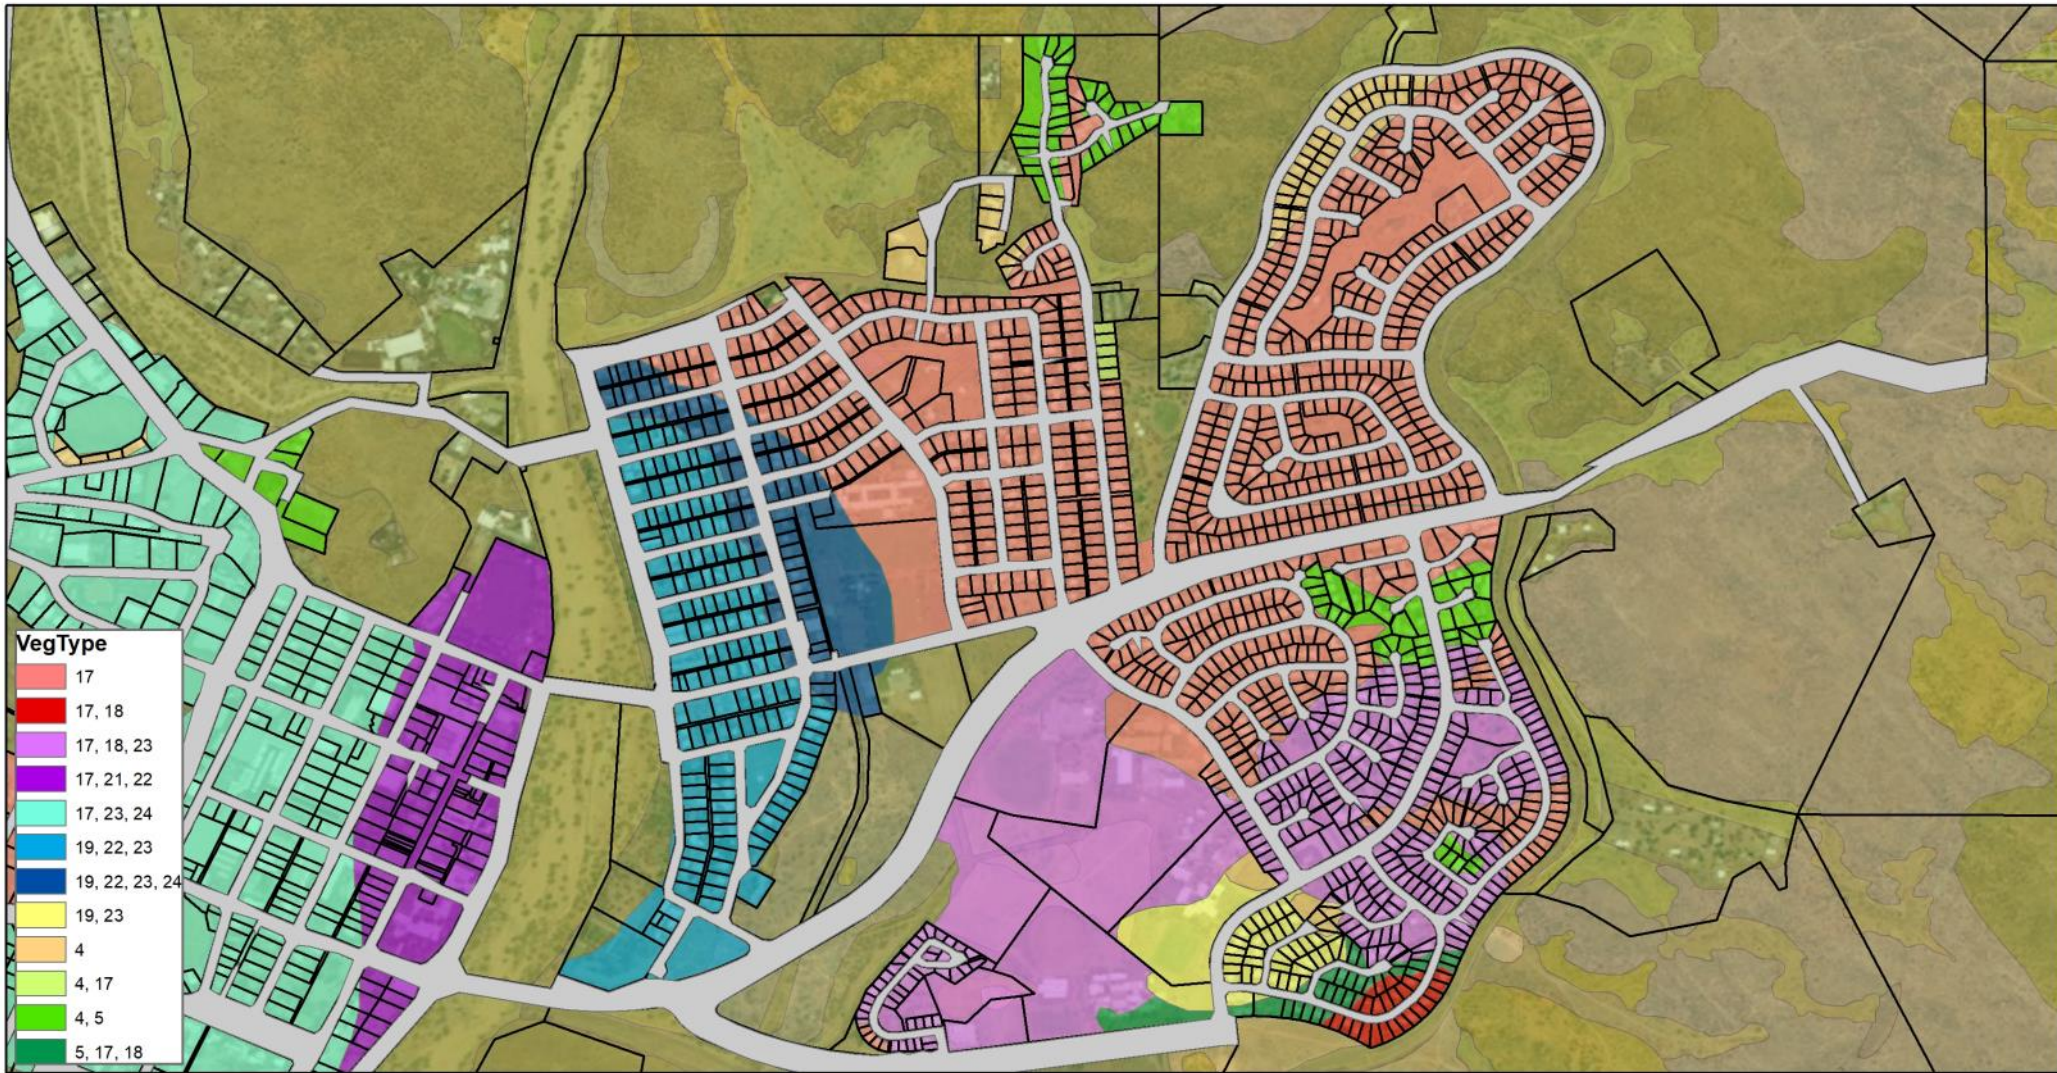

Eastside ~ Sadadeen

© Copyright Low Ecological Services P/L. 2016.

DATA SOURCE:

Background: Geo Data Topo 1:250,000

Projection: Universal Transverse Mercator (UTM)

Map Grid of Australia (MGA), Zone 53

Horizontal Datum: Geodetic Datum of Australia (GDA94)