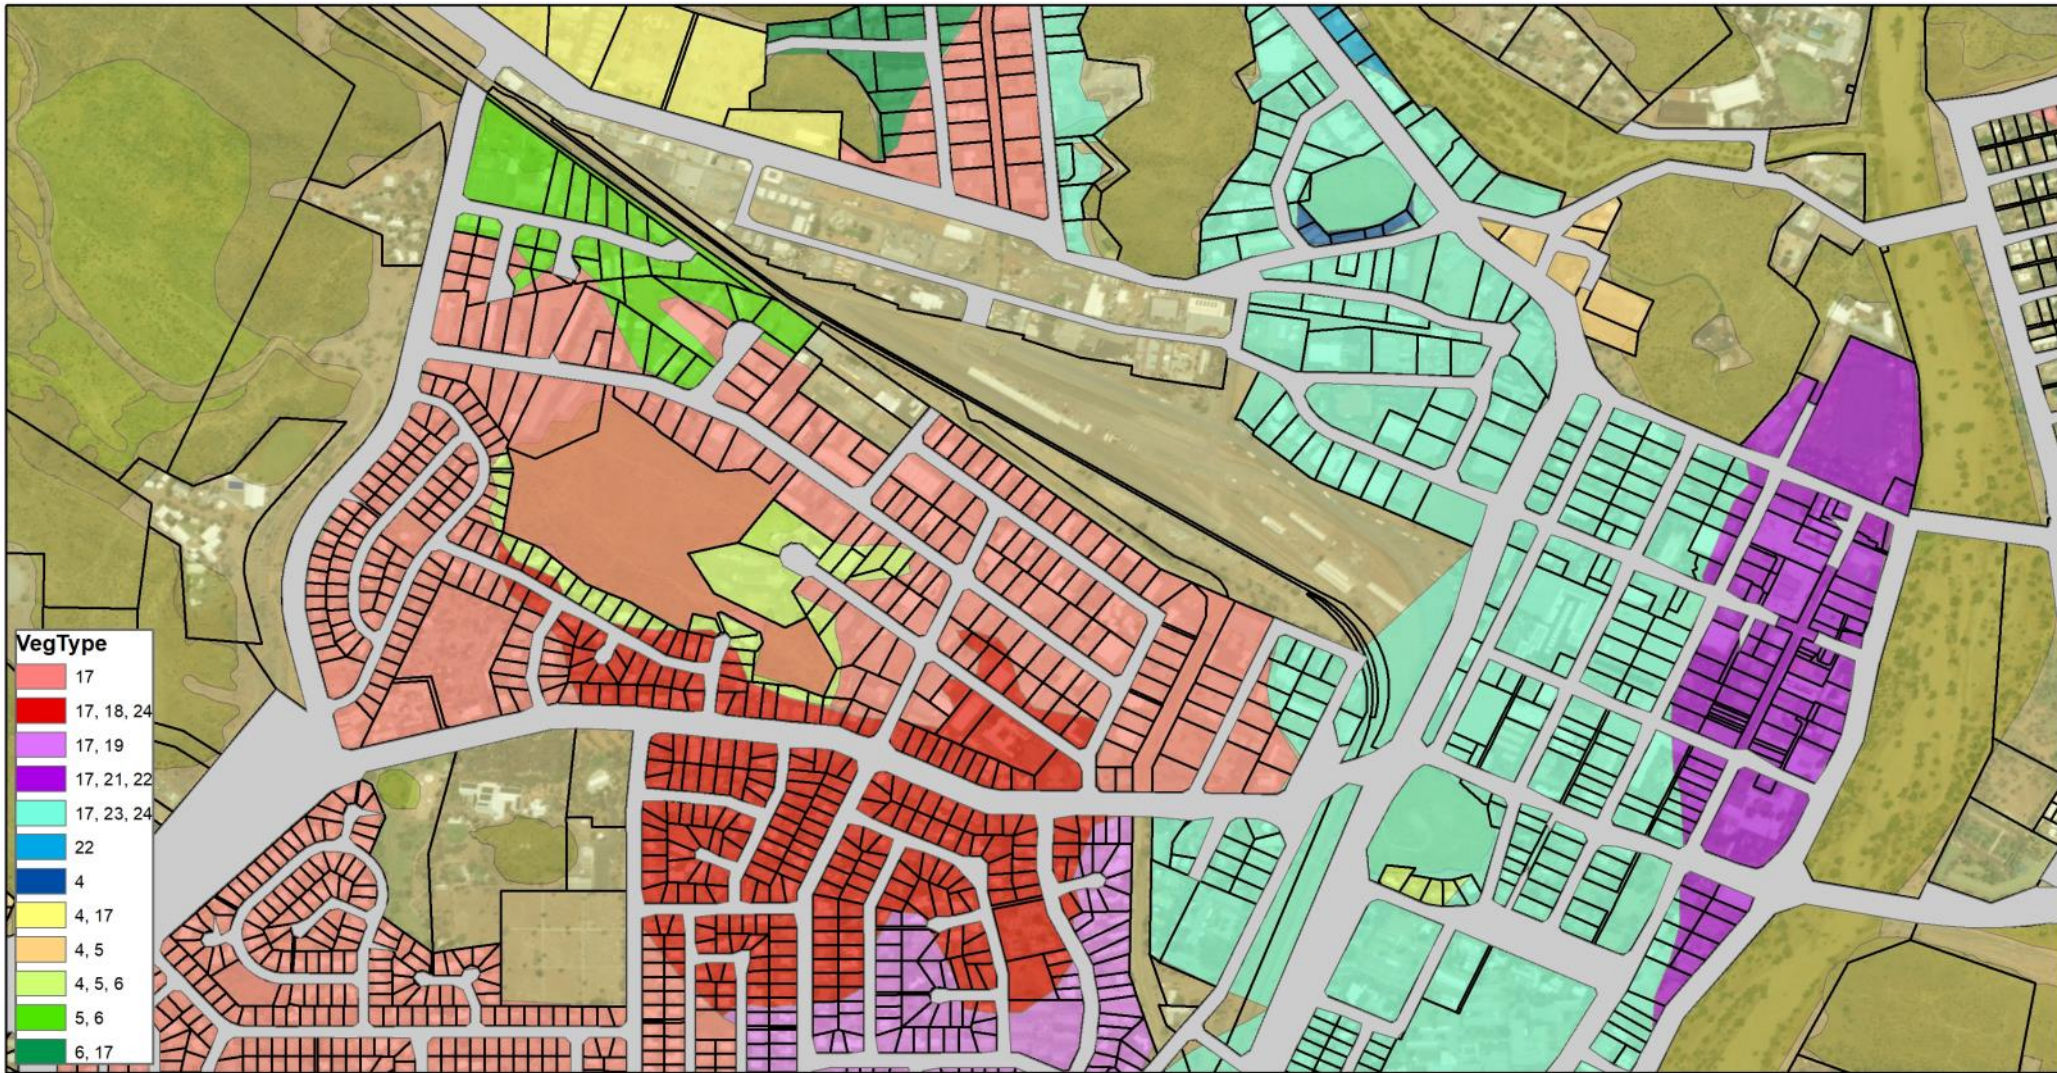

CBD

© Copyright Low Ecological Services P/L. 2016.

DATA SOURCE:

Background: Geo Data Topo 1:250,000

Projection: Universal Transverse Mercator (UTM)

Map Grid of Australia (MGA), Zone 53

Horizontal Datum: Geodetic Datum of Australia (GDA94)