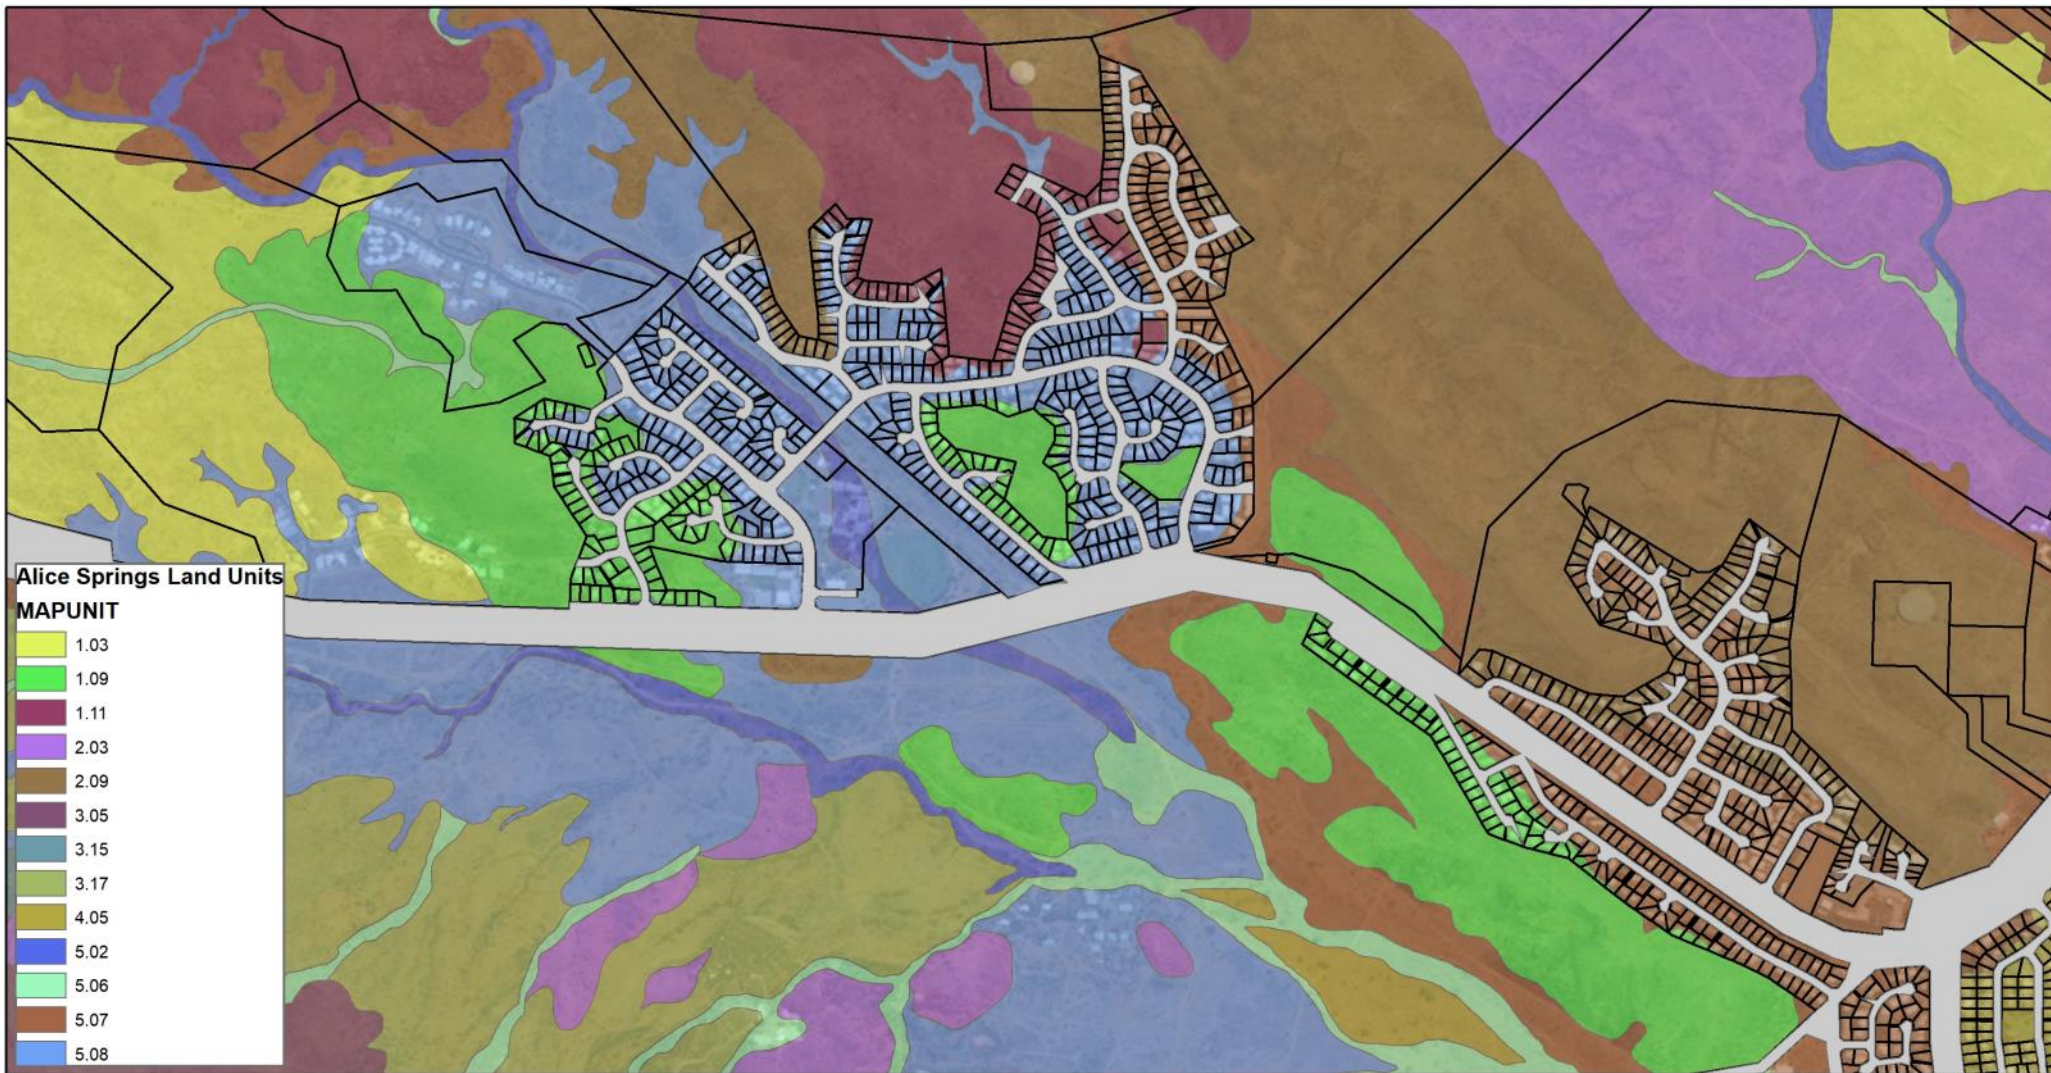

# Larapinta ~ Araluen

© Copyright Low Ecological Services P/L. 2016.

## DATA SOURCE:

Background: Geo Data Topo 1:250,000

Projection: Universal Transverse Mercator (UTM)

Map Grid of Australia (MGA), Zone 53

Horizontal Datum: Geodetic Datum of Australia (GDA94)

For further information, please contact:  
Land for Wildlife & Garden for Wildlife  
Hosted by Low Ecological Services P/L  
Phone (08) 89555 222  
Email <LFW@lowecol.com.au>  
Web <wildlife.lowecol.com.au>

0 500 1,000  
Meters