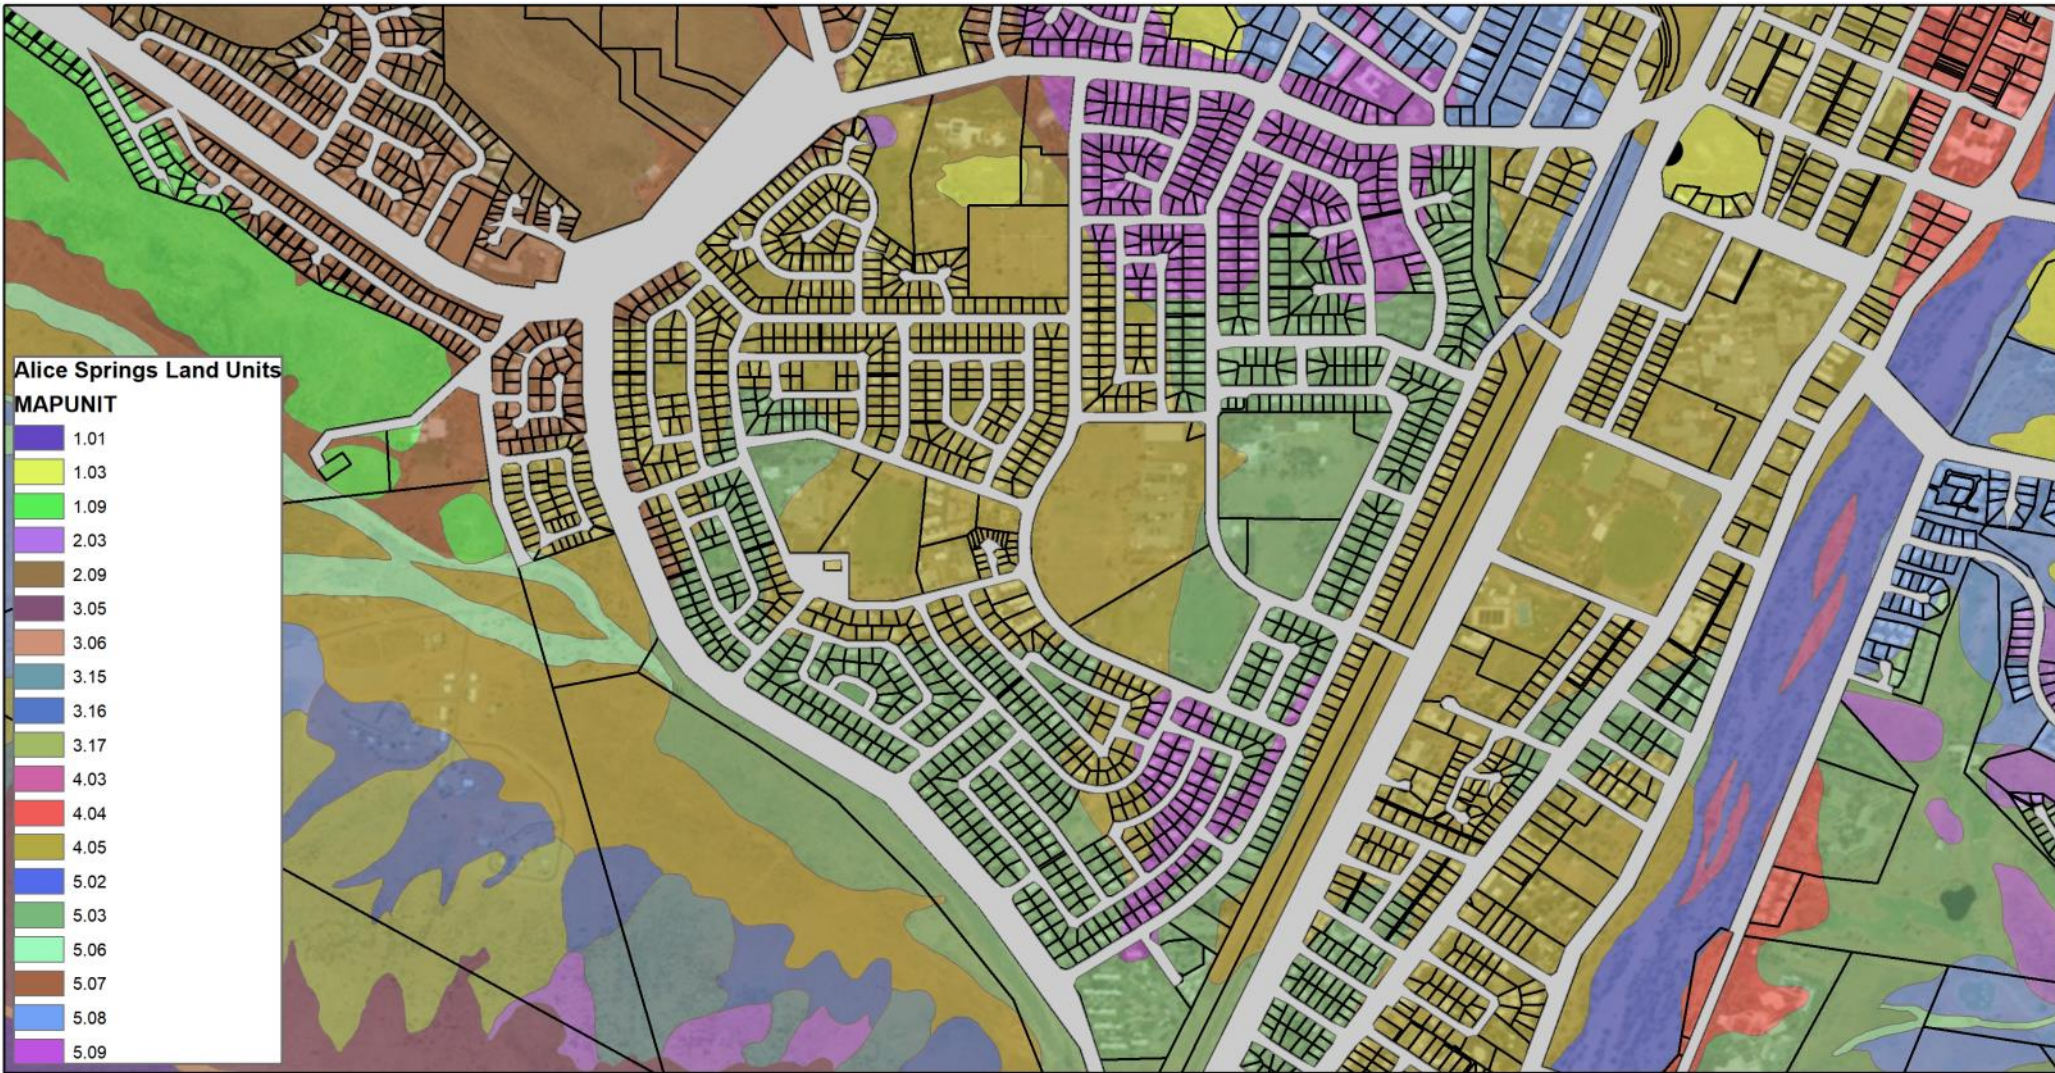

# Gillen

© Copyright Low Ecological Services P/L. 2016.

**DATA SOURCE:**

Background: Geo Data Topo 1:250,000

Projection: Universal Transverse Mercator (UTM)

Map Grid of Australia (MGA), Zone 53

Horizontal Datum: Geodetic Datum of Australia (GDA94)