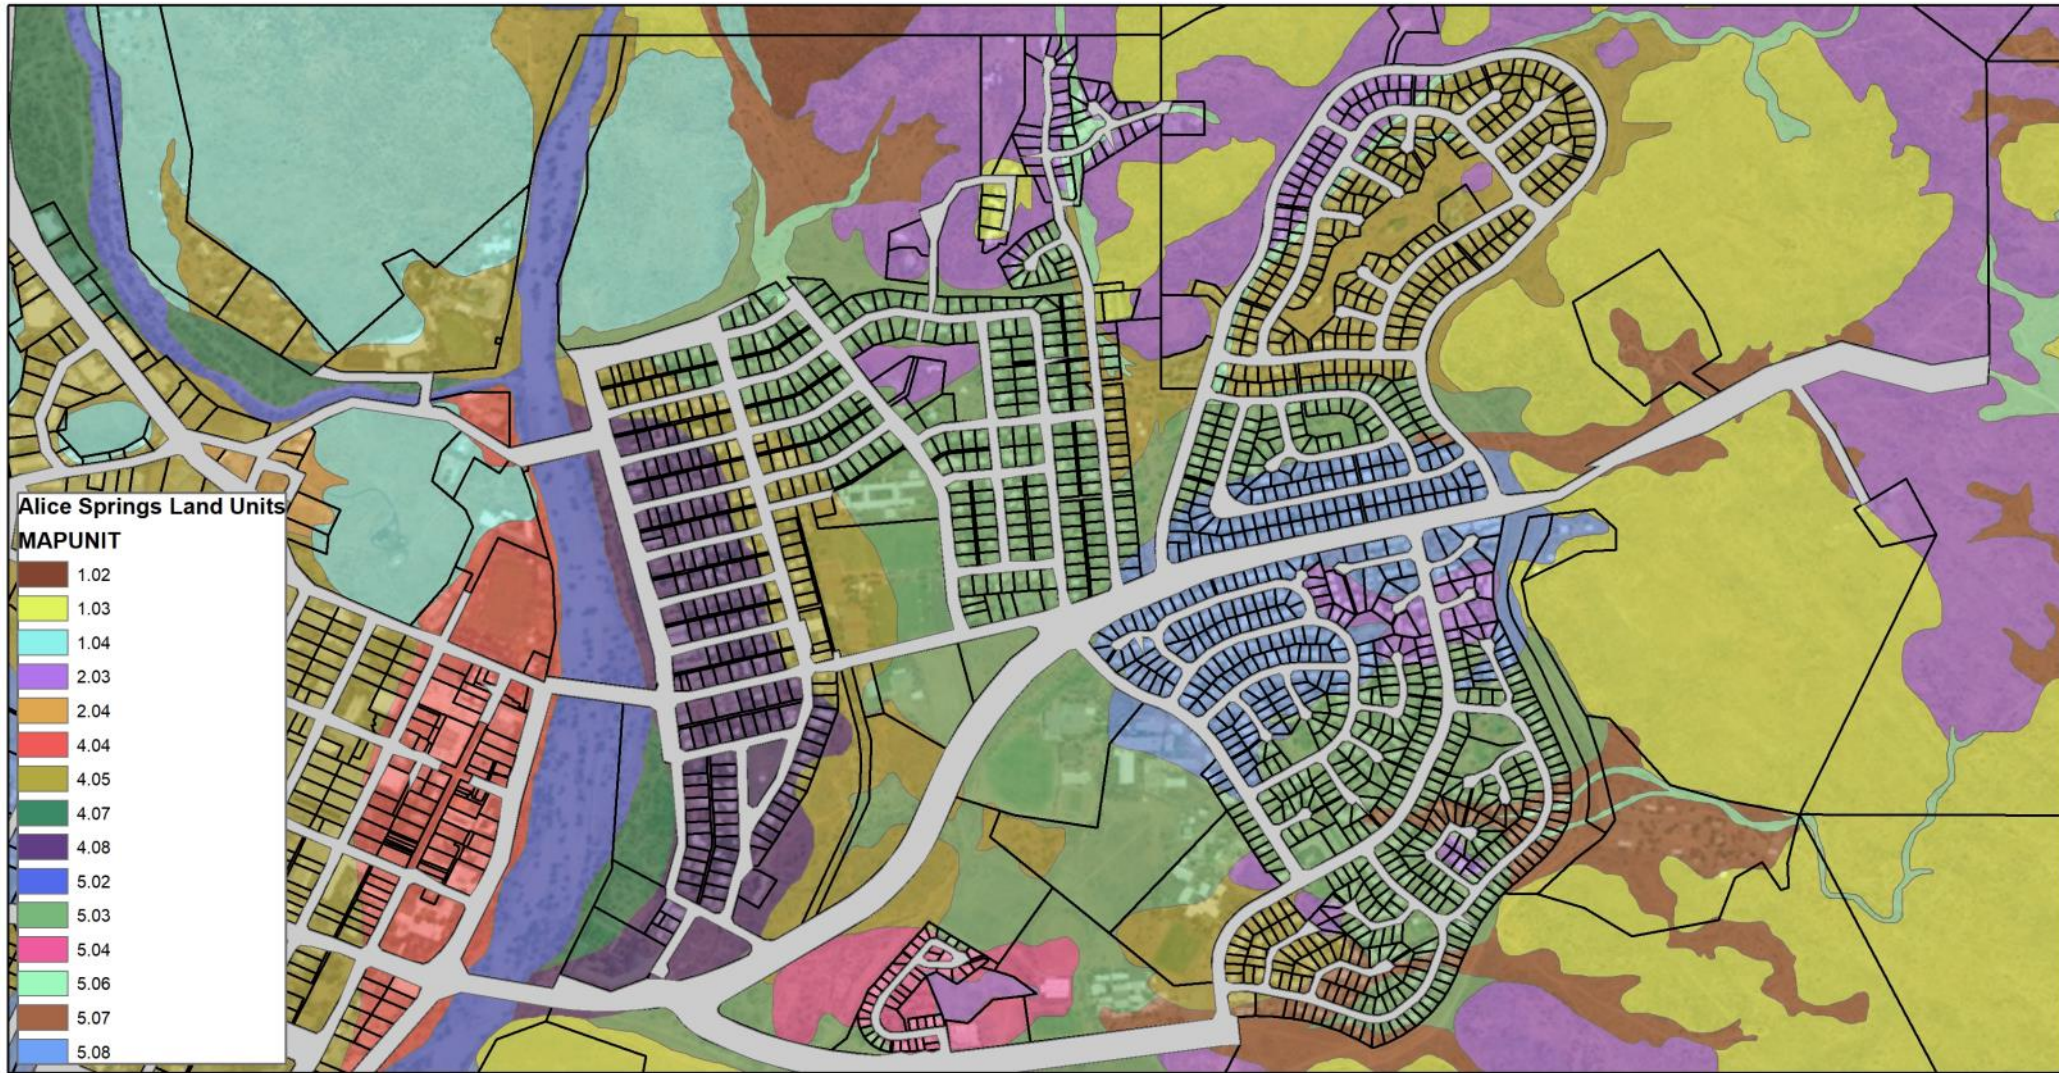

# Eastside ~ Sadadeen

© Copyright Low Ecological Services P/L. 2016.

## DATA SOURCE:

Background: Geo Data Topo 1:250,000

Projection: Universal Transverse Mercator (UTM)

Map Grid of Australia (MGA), Zone 53

Horizontal Datum: Geodetic Datum of Australia (GDA94)

For further information, please contact:  
Land for Wildlife & Garden for Wildlife  
Hosted by Low Ecological Services P/L  
Phone (08) 89555 222  
Email <LFW@lowecol.com.au>  
Web <wildlife.lowecol.com.au>

0 500 1,000  
Meters

N