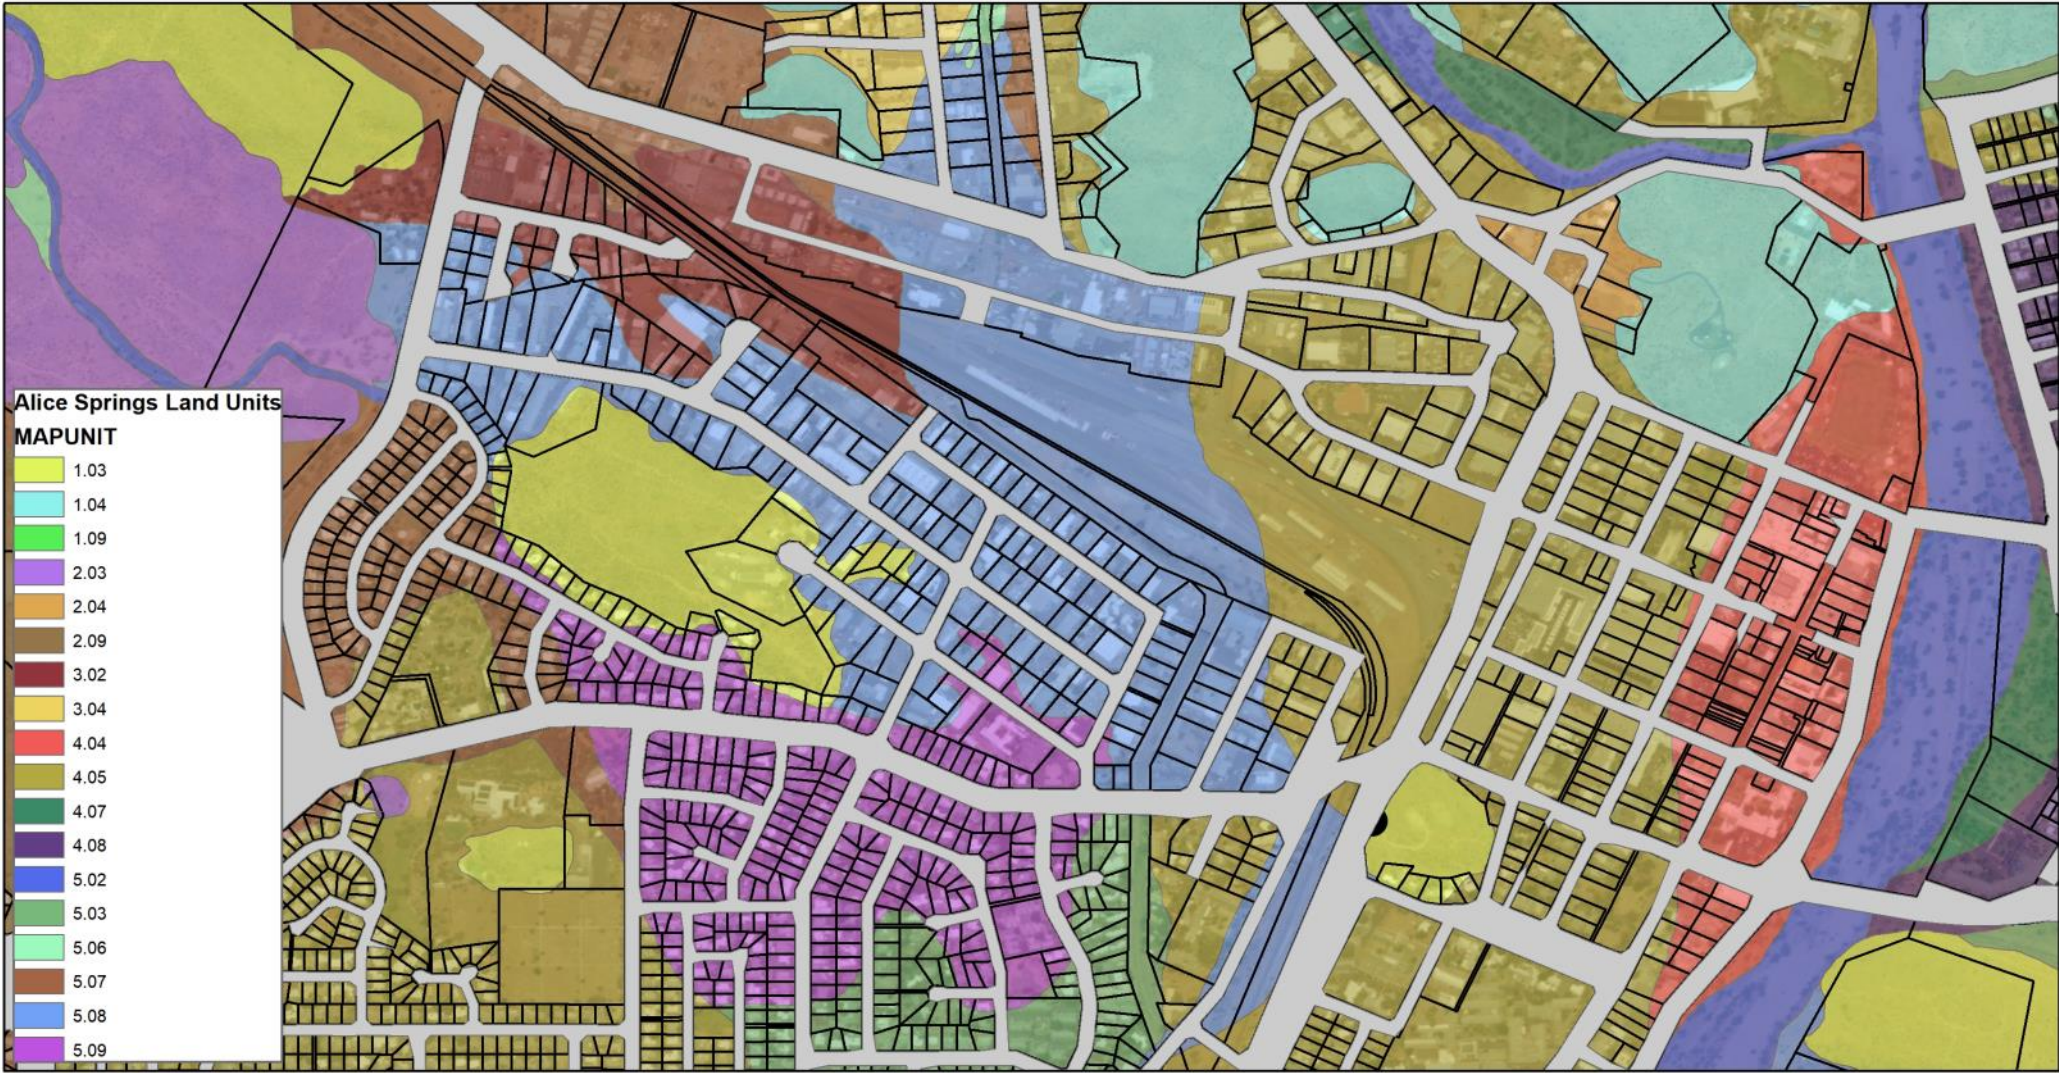

# CBD

© Copyright Low Ecological Services P/L. 2016.

**DATA SOURCE:**

Background: Geo Data Topo 1:250,000

Projection: Universal Transverse Mercator (UTM)

Map Grid of Australia (MGA), Zone 53

Horizontal Datum: Geodetic Datum of Australia (GDA94)