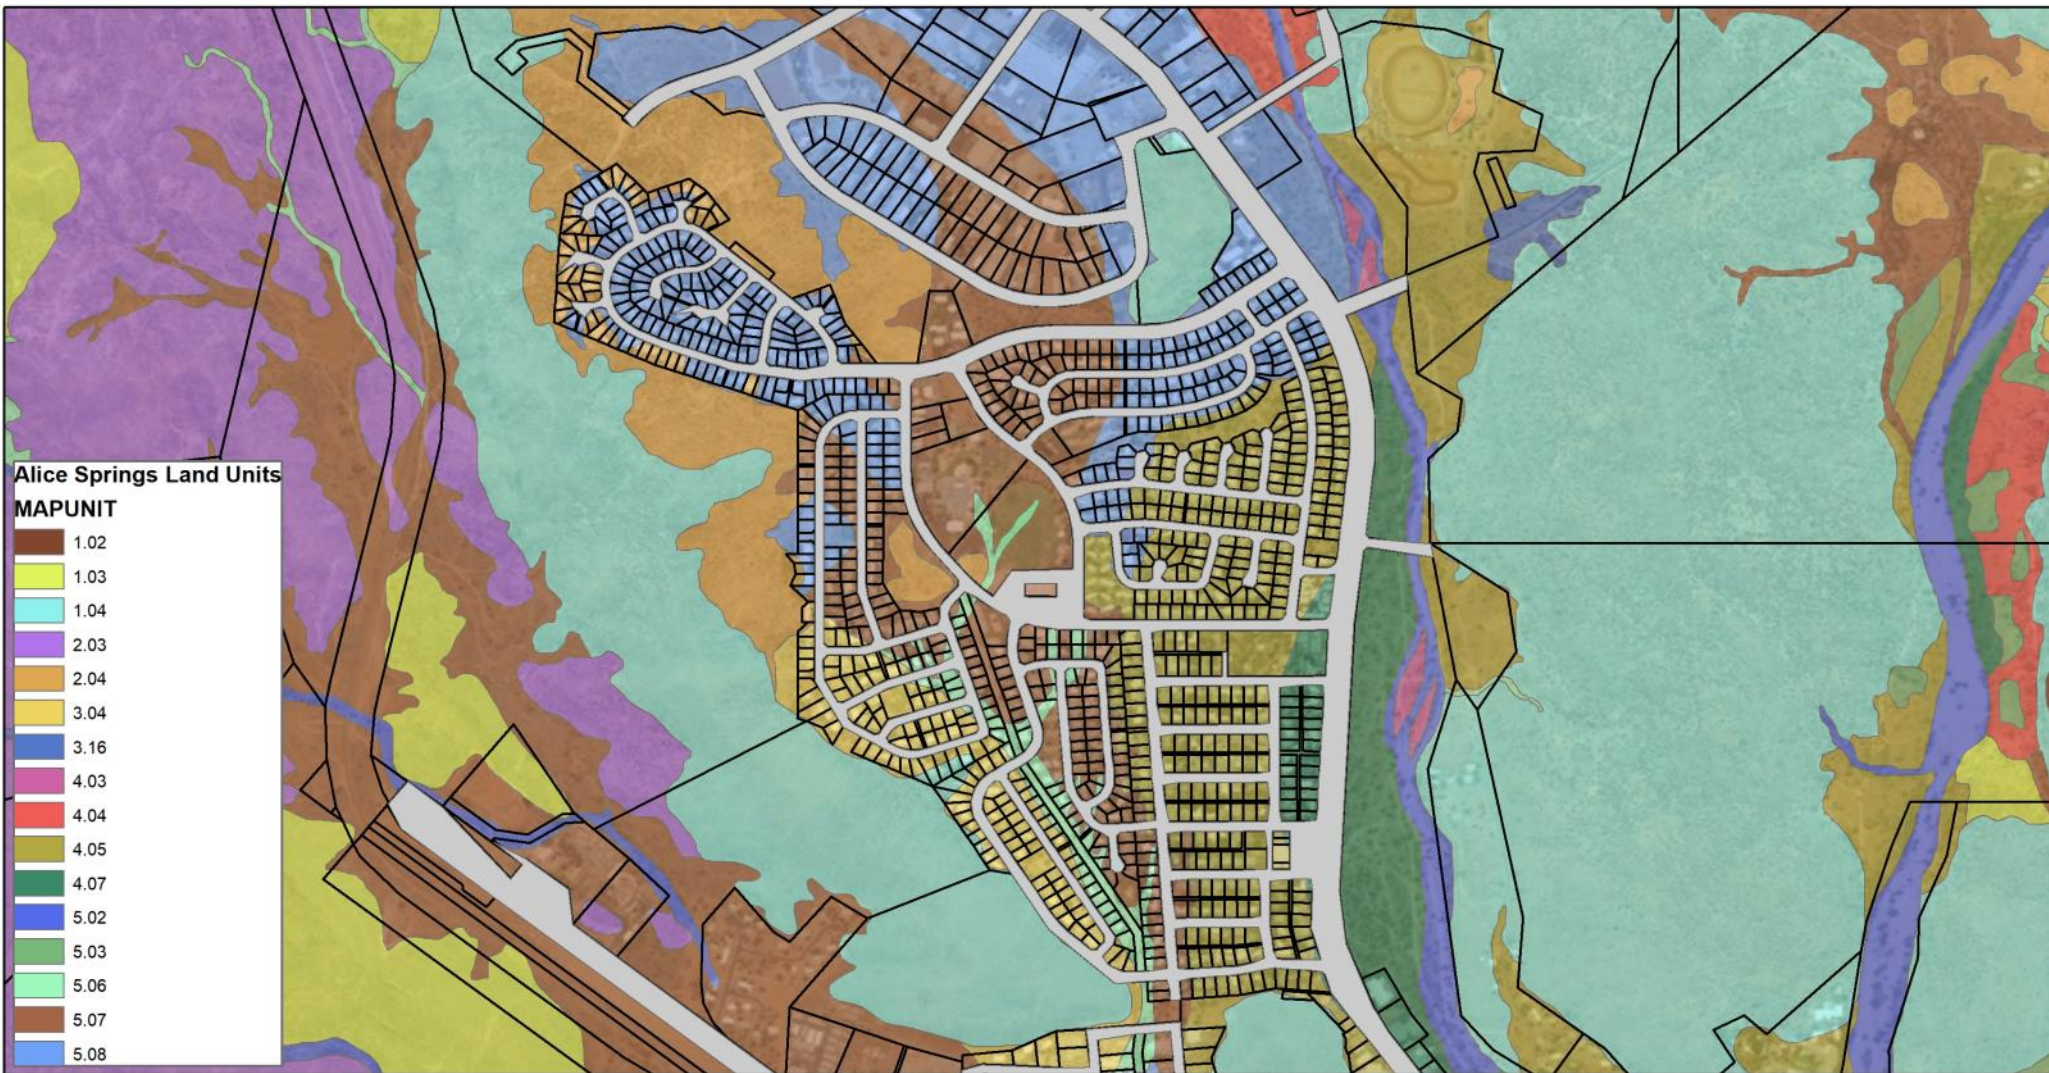

# Braitling

© Copyright Low Ecological Services P/L. 2016.

## DATA SOURCE:

Background: Geo Data Topo 1:250,000

Projection: Universal Transverse Mercator (UTM)

Map Grid of Australia (MGA), Zone 53

Horizontal Datum: Geodetic Datum of Australia (GDA94)

For further information, please contact:  
Land for Wildlife & Garden for Wildlife  
Hosted by Low Ecological Services P/L  
Phone (08) 89555 222  
Email <LFW@lowecol.com.au>  
Web <wildlife.lowecol.com.au>